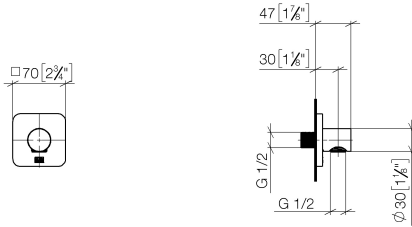

DORNBACHT YARRE Wall elbow - Chrome

28 450 832

- 1/2" shower outlet
- rosette 60 x 60 mm
- 1/2" connection
- rosette 60 x 60 mm

Intrinsic protection against back flow.

Chrome

28 450 832-00

Soft Black

28 450 832-69

Recommended miscellaneous

Concealed wall elbow -

35 085 970 90

- max. recess depth 163 mm
- min. recess depth 90 mm

DORNBRACHT YARRE Wall elbow - Chrome

28 450 832

mm [inches]

Certificates

WRAS_2305028.

DORNBACHT YARRE Wall elbow - Chrome

28 450 832

Spare parts list

| No. | Item Number | Name | Quantity used | Delivery time |
|-----|--------------------|---------|---------------|---------------|
| 1 | 90 27 83 020 00-00 | rosette | 1 | 2 |