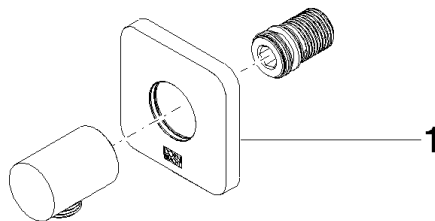

DORNBACHT YARRE Wall elbow - Chrome

28 450 832

- 1/2" shower outlet
- rosette 60 x 60 mm
- 1/2" connection
- rosette 60 x 60 mm

Intrinsic protection against back flow.

Chrome

28 450 832-00

Soft Black

28 450 832-69

Recommended miscellaneous

Concealed wall elbow -

35 085 970 90

- max. recess depth 163 mm
- min. recess depth 90 mm

DORNBRACHT YARRE Wall elbow - Chrome

28 450 832

mm [inches]

Certificates

WRAS_2305028.

DORNBACHT YARRE Wall elbow - Chrome

28 450 832

Spare parts list

| No. | Item Number | Name | Quantity used | Delivery time |
|-----|--------------------|---------|---------------|---------------|
| 1 | 90 27 83 020 00-00 | rosette | 1 | 2 |